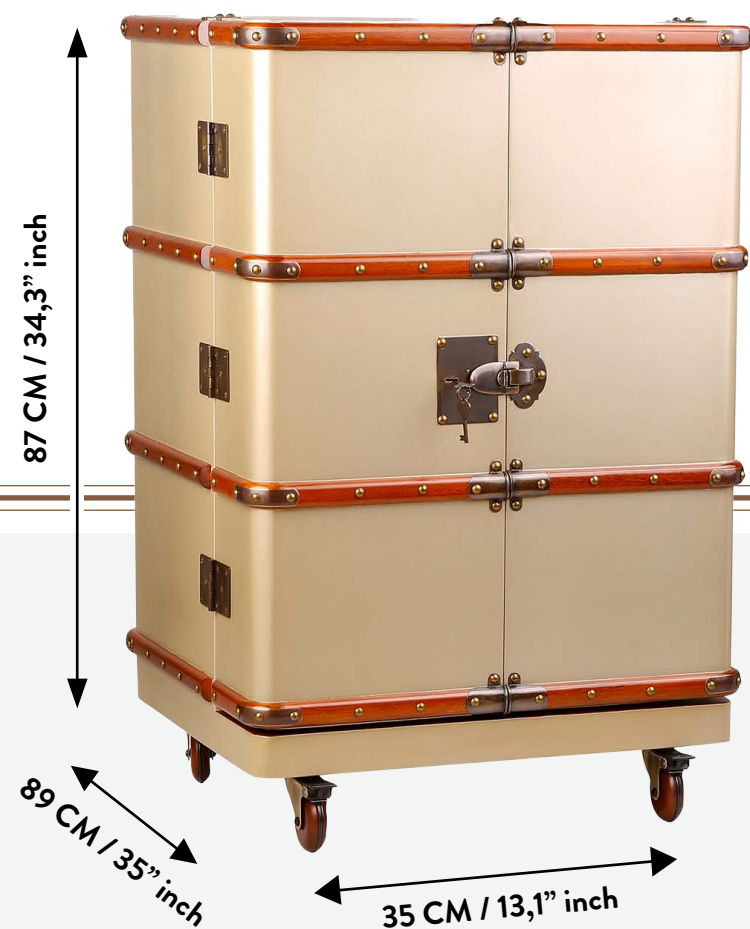

*Elegant, Spacious and Chic.*

LENGTH 40 CM / WIDTH 22 CM / HEIGHT 20 CM  
LENGTH 15.7" INCH / WIDTH 8.7" INCH / HEIGHT 7.9" INCH

DIAMETER 16 CM / HEIGHT 11 CM  
DIAMETER 6.3" INCH / HEIGHT 4.3" INCH

## *Discover the contents*

- 1 Beautiful mirror with LED Lights inside.
- 2 Display your favorite bottles or glasses.
- 3 A drip tray to keep everything clean.
- 4 Drawers with real leather handles.
- 5 Storage for the champagne cooler when you're not using it.
- 6 Excellent hanging system for glasses.
- 7 Storage for the caviar bowl when you're not using it.
- 8 Extendable serving shelf.
- 9 Storage for your bartender set.
- 10 Store 10 delicious bottles.
- 11 You can move it anywhere.

# Luxe Champagne Retreat

Within the bar, you'll find ample storage space for up to 18 bottles, providing a stylish and organized solution for your beverage collection. Additionally, there's a convenient designated area for suspending your glasses when they're not in use, ensuring both accessibility and a touch of sophistication. Complementing these features, a drawer equipped with a sleek leather handle offers a tidy and accessible storage space for all your bartending essentials, enhancing the overall functionality and aesthetic appeal of the bar.

# Discover the contents

- 1 A drawer with a leather handle to neatly store your bartending equipment.
- 2 A convenient area for hanging your glasses when not in use.
- 3 There is space to store 18 bottles.
- 4 You can move it anywhere.