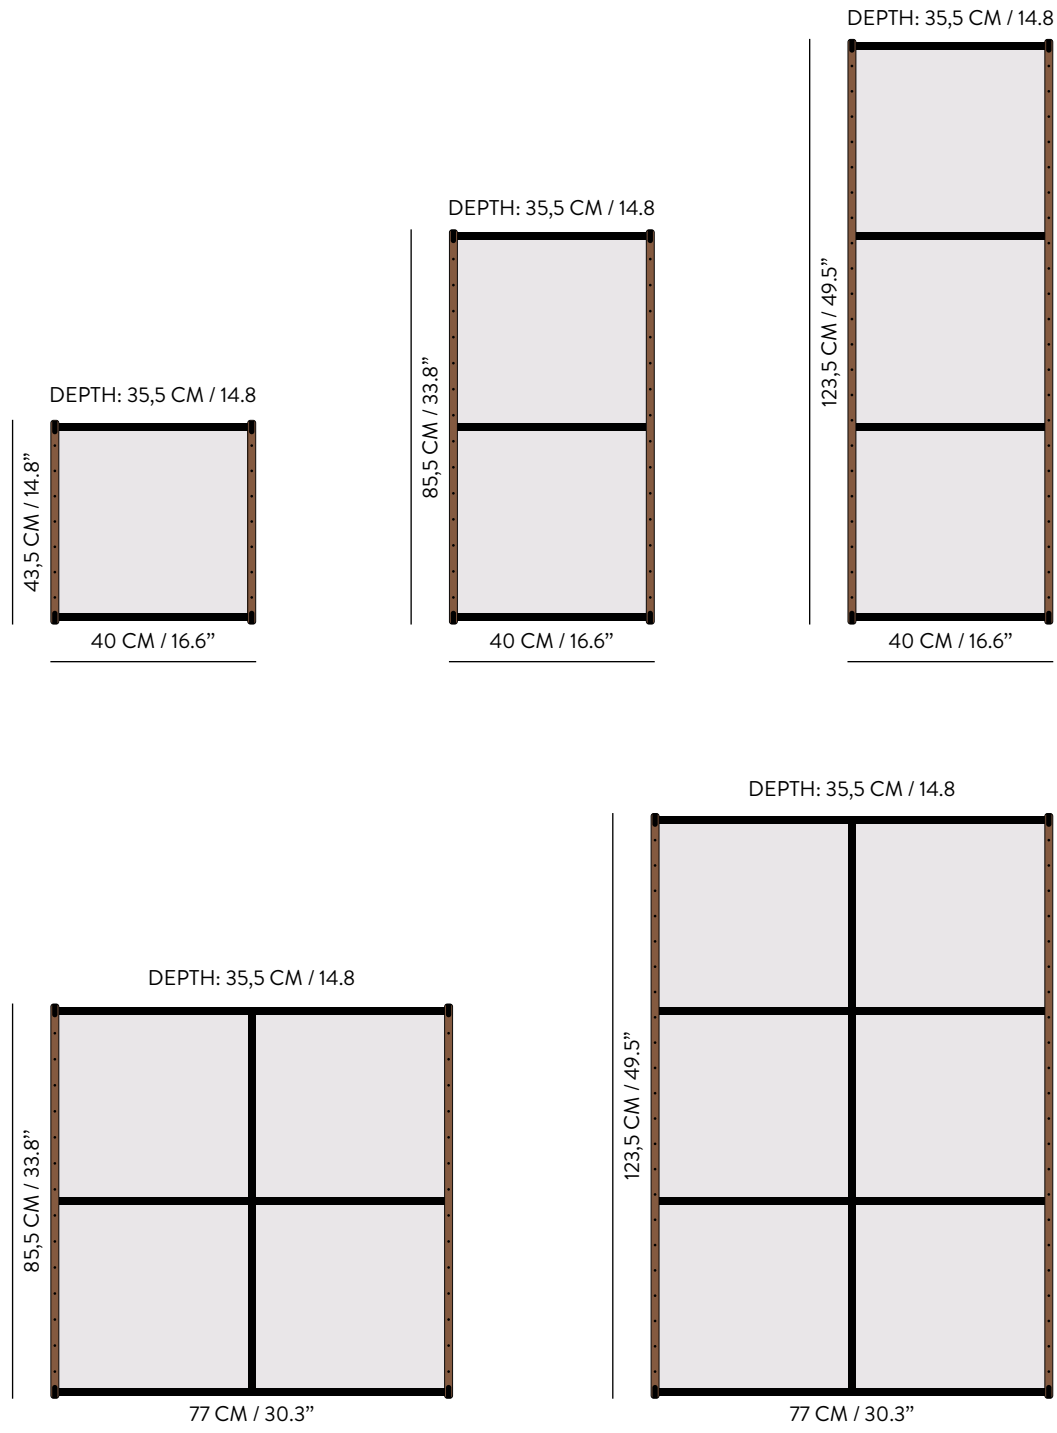

SIZES

Vintage Aesthetic

The units are carefully crafted to replicate the aesthetics of Victorian travel trunks, featuring elements like decorative metal corners, leather accents, and antique-style clasps. The choice of materials, colors, and finishes is thoughtfully selected to evoke a sense of classic elegance.