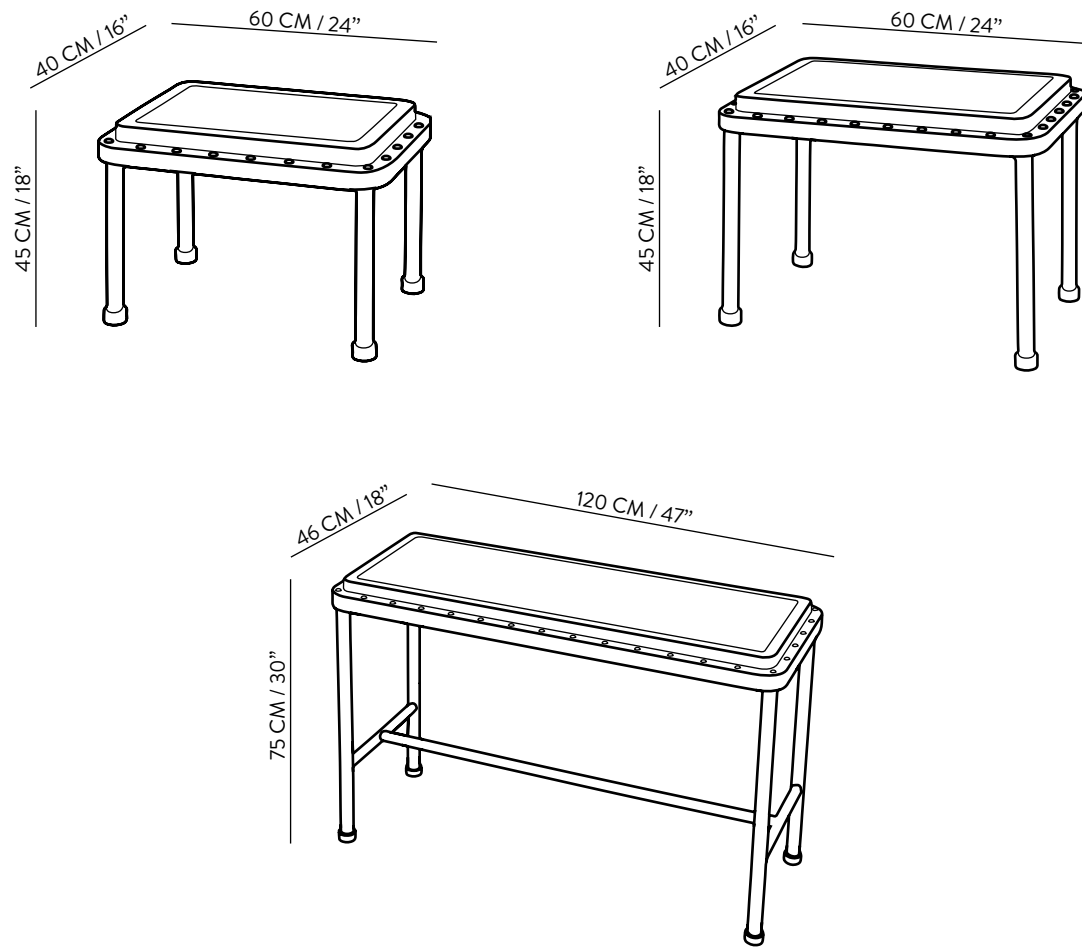

SIZES

VIEW ALL OUR COLLECTIONS HERE:

Vintage Aesthetic

Crafted with precision and artistry, the furniture pieces are available in walnut, gold, and gold leaf finishing, offering a range of options to suit diverse tastes and interior styles. The inclusion of these rich materials not only adds a touch of luxury but also underscores the collection's commitment to quality craftsmanship.