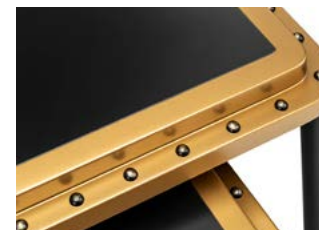

T H E A C E C O L L E C T I O N

VIEW ALL OUR COLLECTIONS HERE:

SIZES

VIEW ALL OUR COLLECTIONS HERE:

Vintage Aesthetic

Crafted with precision and artistry, the furniture pieces are available in walnut, gold, and gold leaf finishing, offering a range of options to suit diverse tastes and interior styles. The inclusion of these rich materials not only adds a touch of luxury but also underscores the collection's commitment to quality craftsmanship.